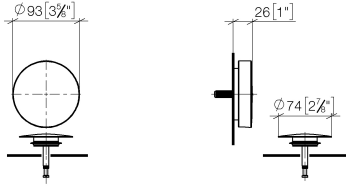

**Pop-up waste and overflow - Chrome**

IMO

36 243 970

- drain Ø 52mm
- Also suitable for king-size baths.**

Also suitable for king-size baths.

Fits: IMO, LULU, MADISON, MEM, TARA, CL.1, LISSÉ, VAIA, META, CYO

**Required miscellaneous**

- Pop-up waste and overflow -** 35 227 970 90
- bowden cable length 725 mm

36 243 970

mm [inches]

36 243 970